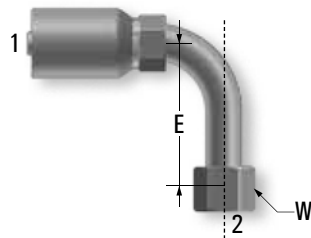

R5-10690L

Female SAE Swivel 90°

Part No.	1 - Hose ID		2 - Female SAE Sw.	Tube Size		E - Drop Length		W - Nut Hex	
	(in)	(mm)		(in)	(mm)	(in)	(mm)	(in)	(mm)
R5-10690L-06-06	5/16	7,9	5/8 - 18	3/8	9,5	0.91	23,1	3/4	19,1